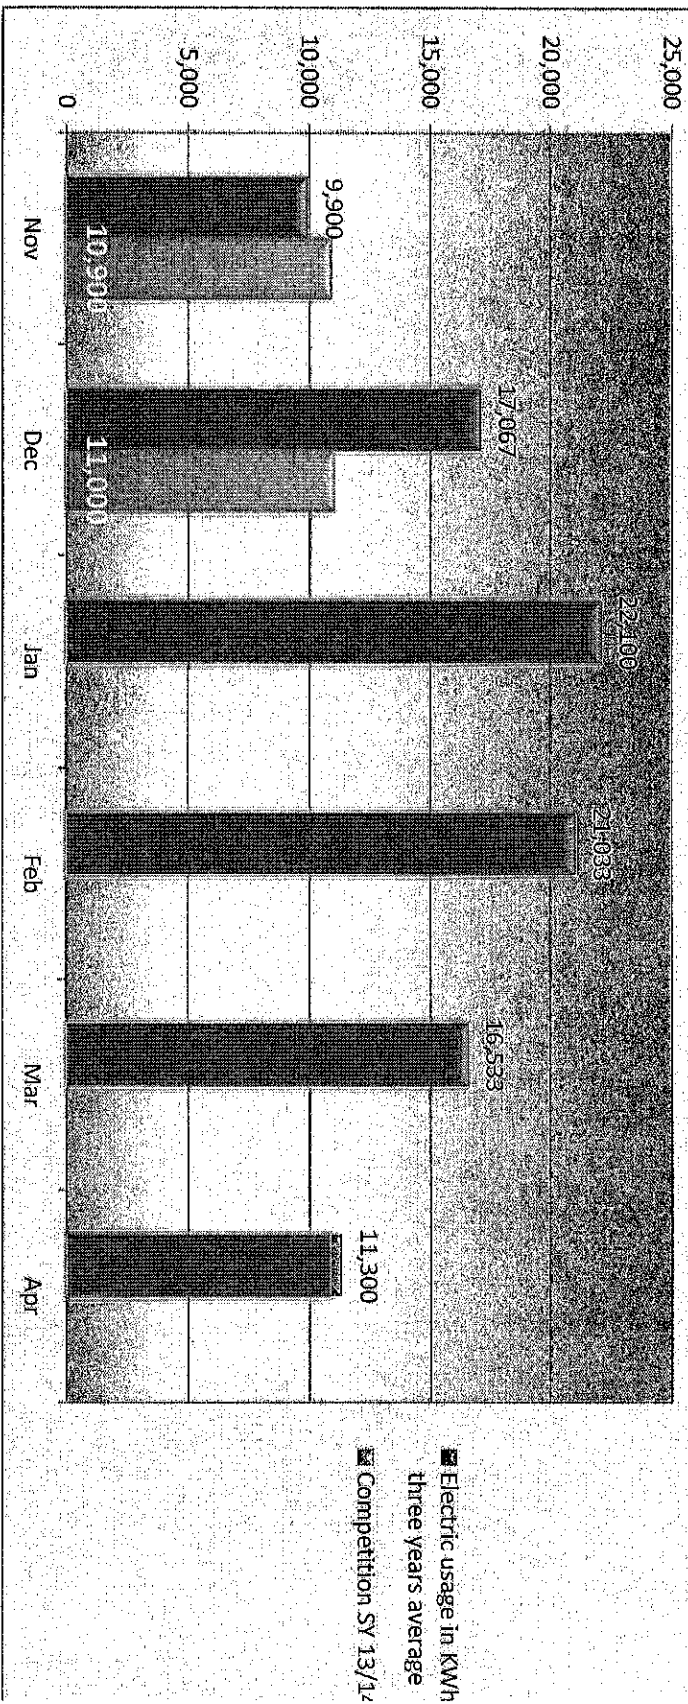

Independence School # 333						
	Nov	Dec	Jan	Feb	Mar	Apr
Electric usage in KWh past three years average	9,900	17,067	22,100	21,033	16,533	11,300
Competition SY 13/14	10,900	11,000				
% change, month	10%	-36%				
% change, cumulative		-19%				

Independence School # 333